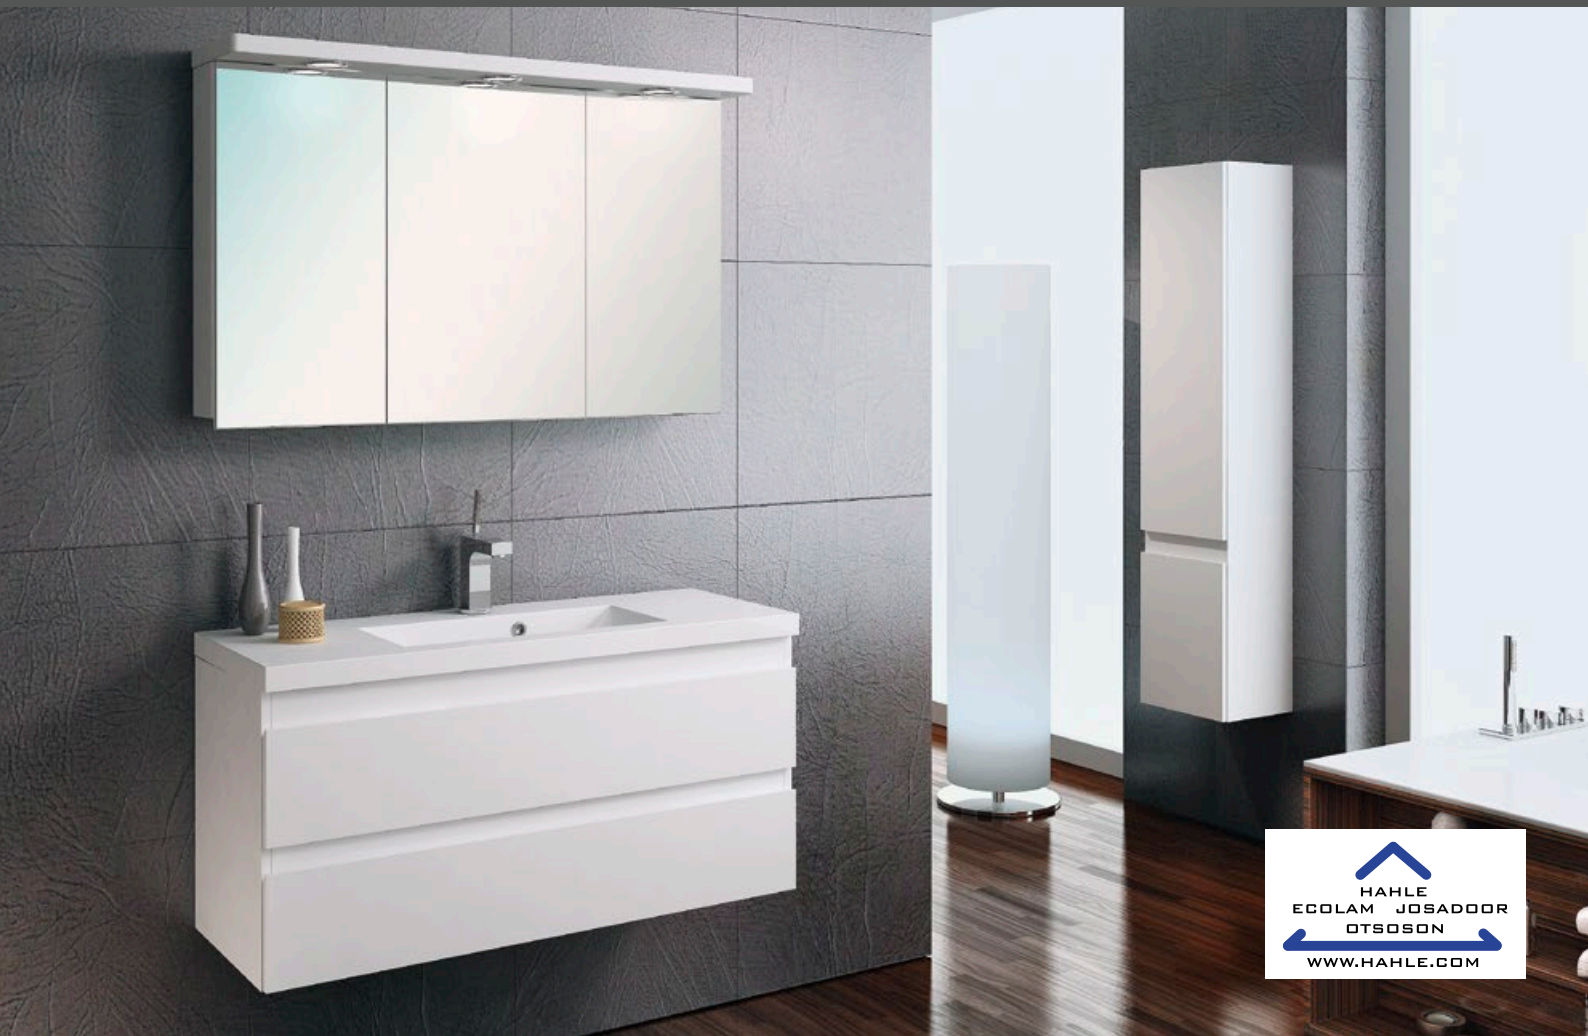

HAHLE
ECOLAM JOSADOOR
OTSOSON
WWW.HAHLE.COM