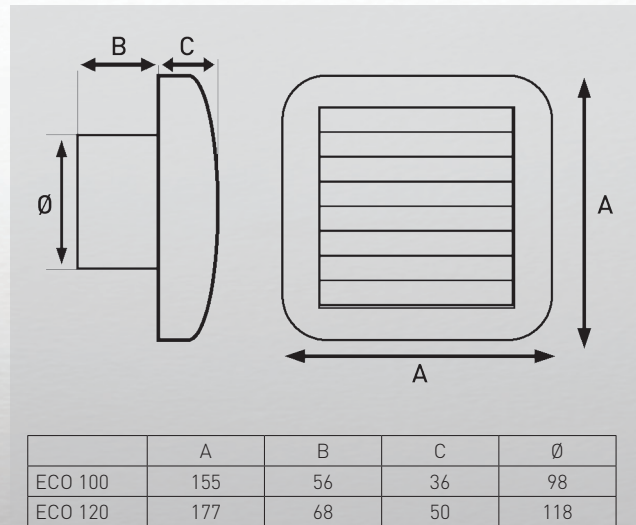

Kosteusohjattu malli ECO GGHT

Yksinopeuksinen puhallin. Puhaltimen asennuksen yhteydessä asetetaan haluttu kosteustaso sekä käyntiaika. Puhallin käynnistyy, kun asennuksen yhteydessä asetettu kosteustaso ylittyy. Kun haluttu kosteustaso on saavutettu, puhallin toimii vielä ennalta asetetun käyntiajan, maksimissaan 20 minuuttia.